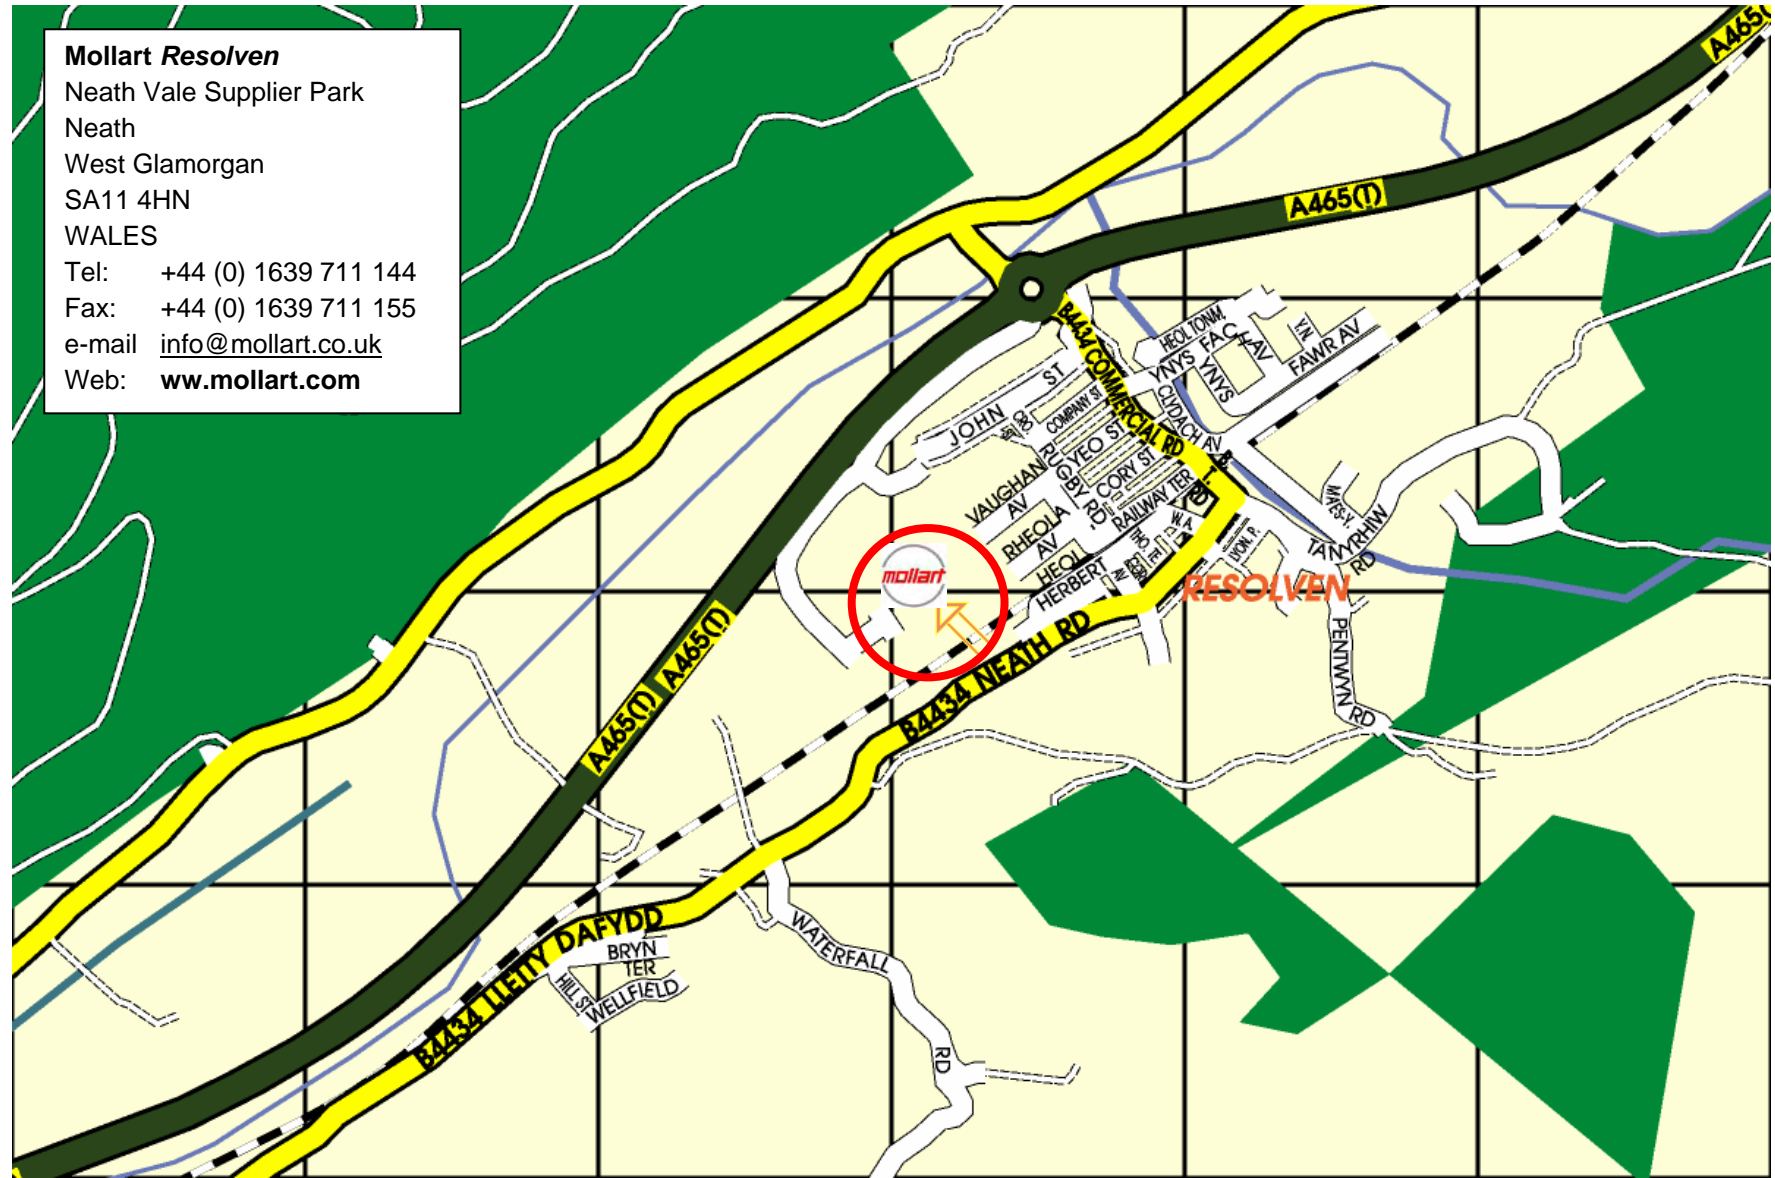

DIRECTIONS

Mollart Resolven
Neath Vale Supplier Park
Neath
West Glamorgan
SA11 4HN
WALES
Tel: +44 (0) 1639 711 144
Fax: +44 (0) 1639 711 155
e-mail info@mollart.co.uk
Web: www.mollart.com

M4 towards
BRISTOL and
M5 Motorway