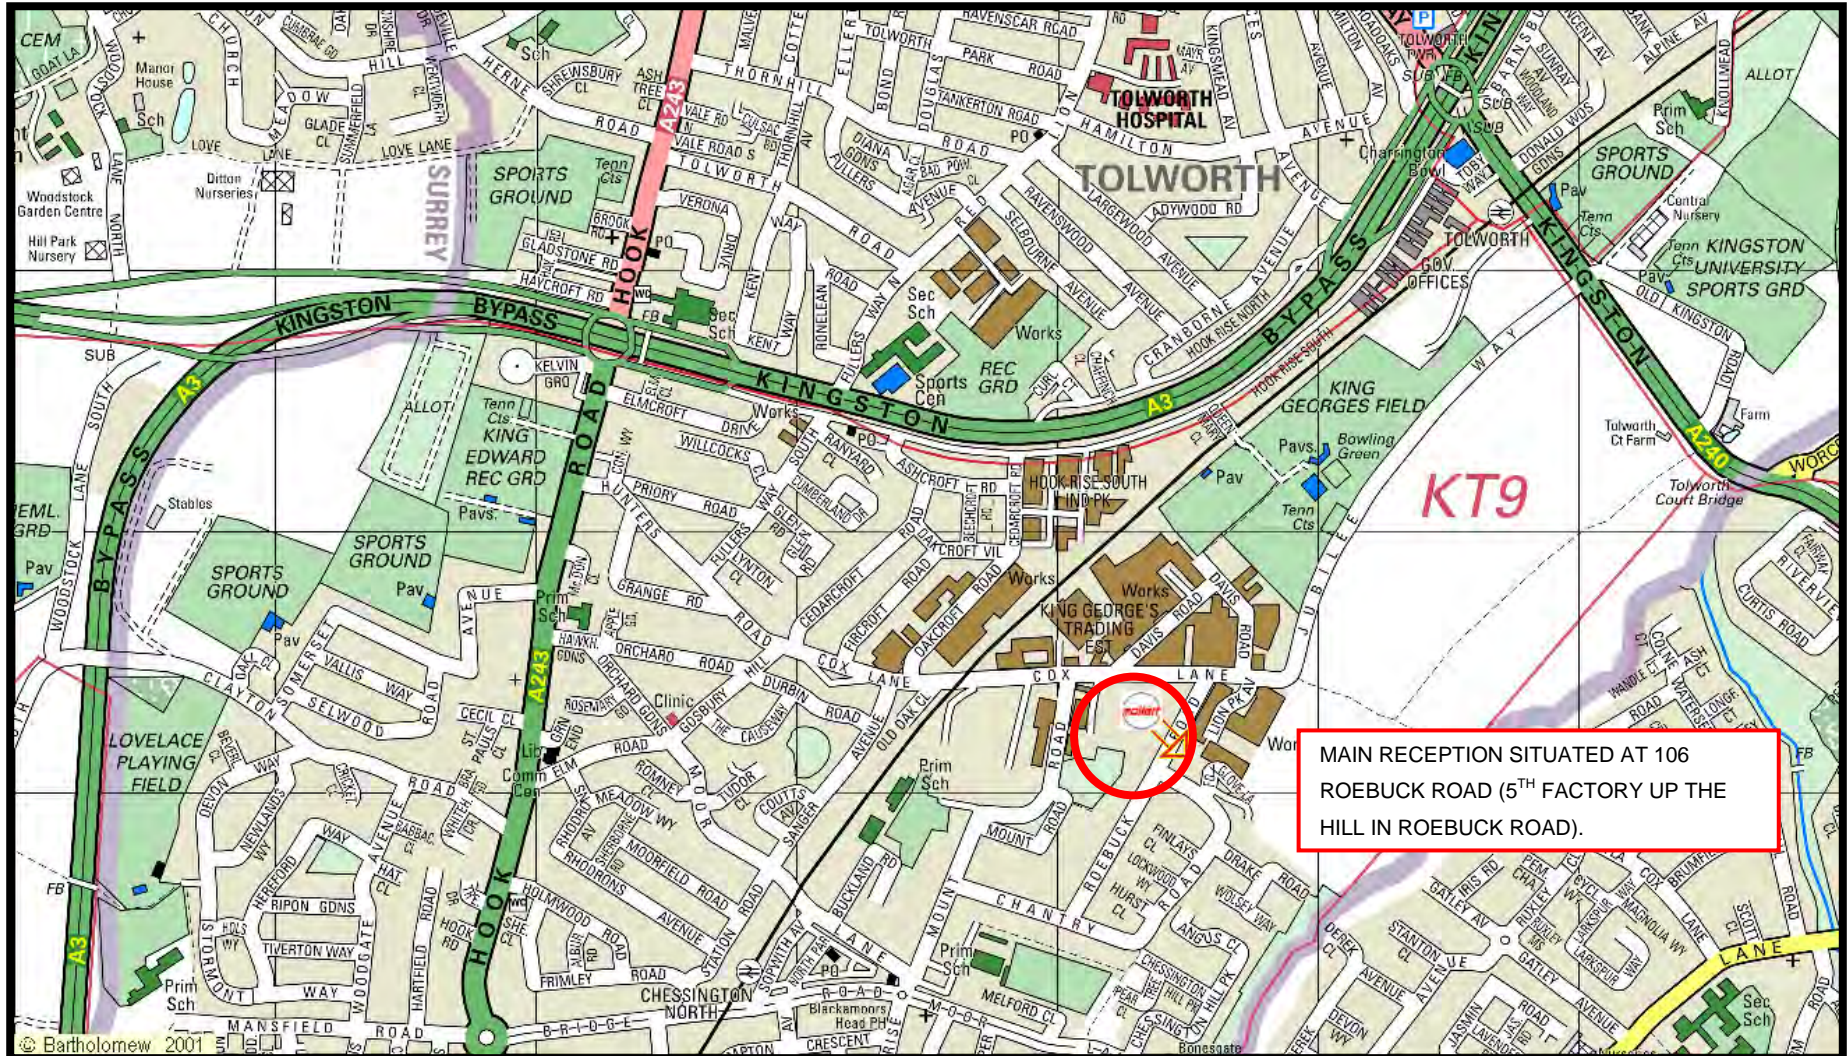

DIRECTIONS

Mollart Engineering Limited, Chessington Industrial Estate, Roebuck Road, Chessington, Surrey, KT9 1EU, England

Tel: +44 (0) 208 391 2282

e-mail: info@mollart.co.uk

Fax: +44 (0) 208 391 6626

Web: www.mollart.com